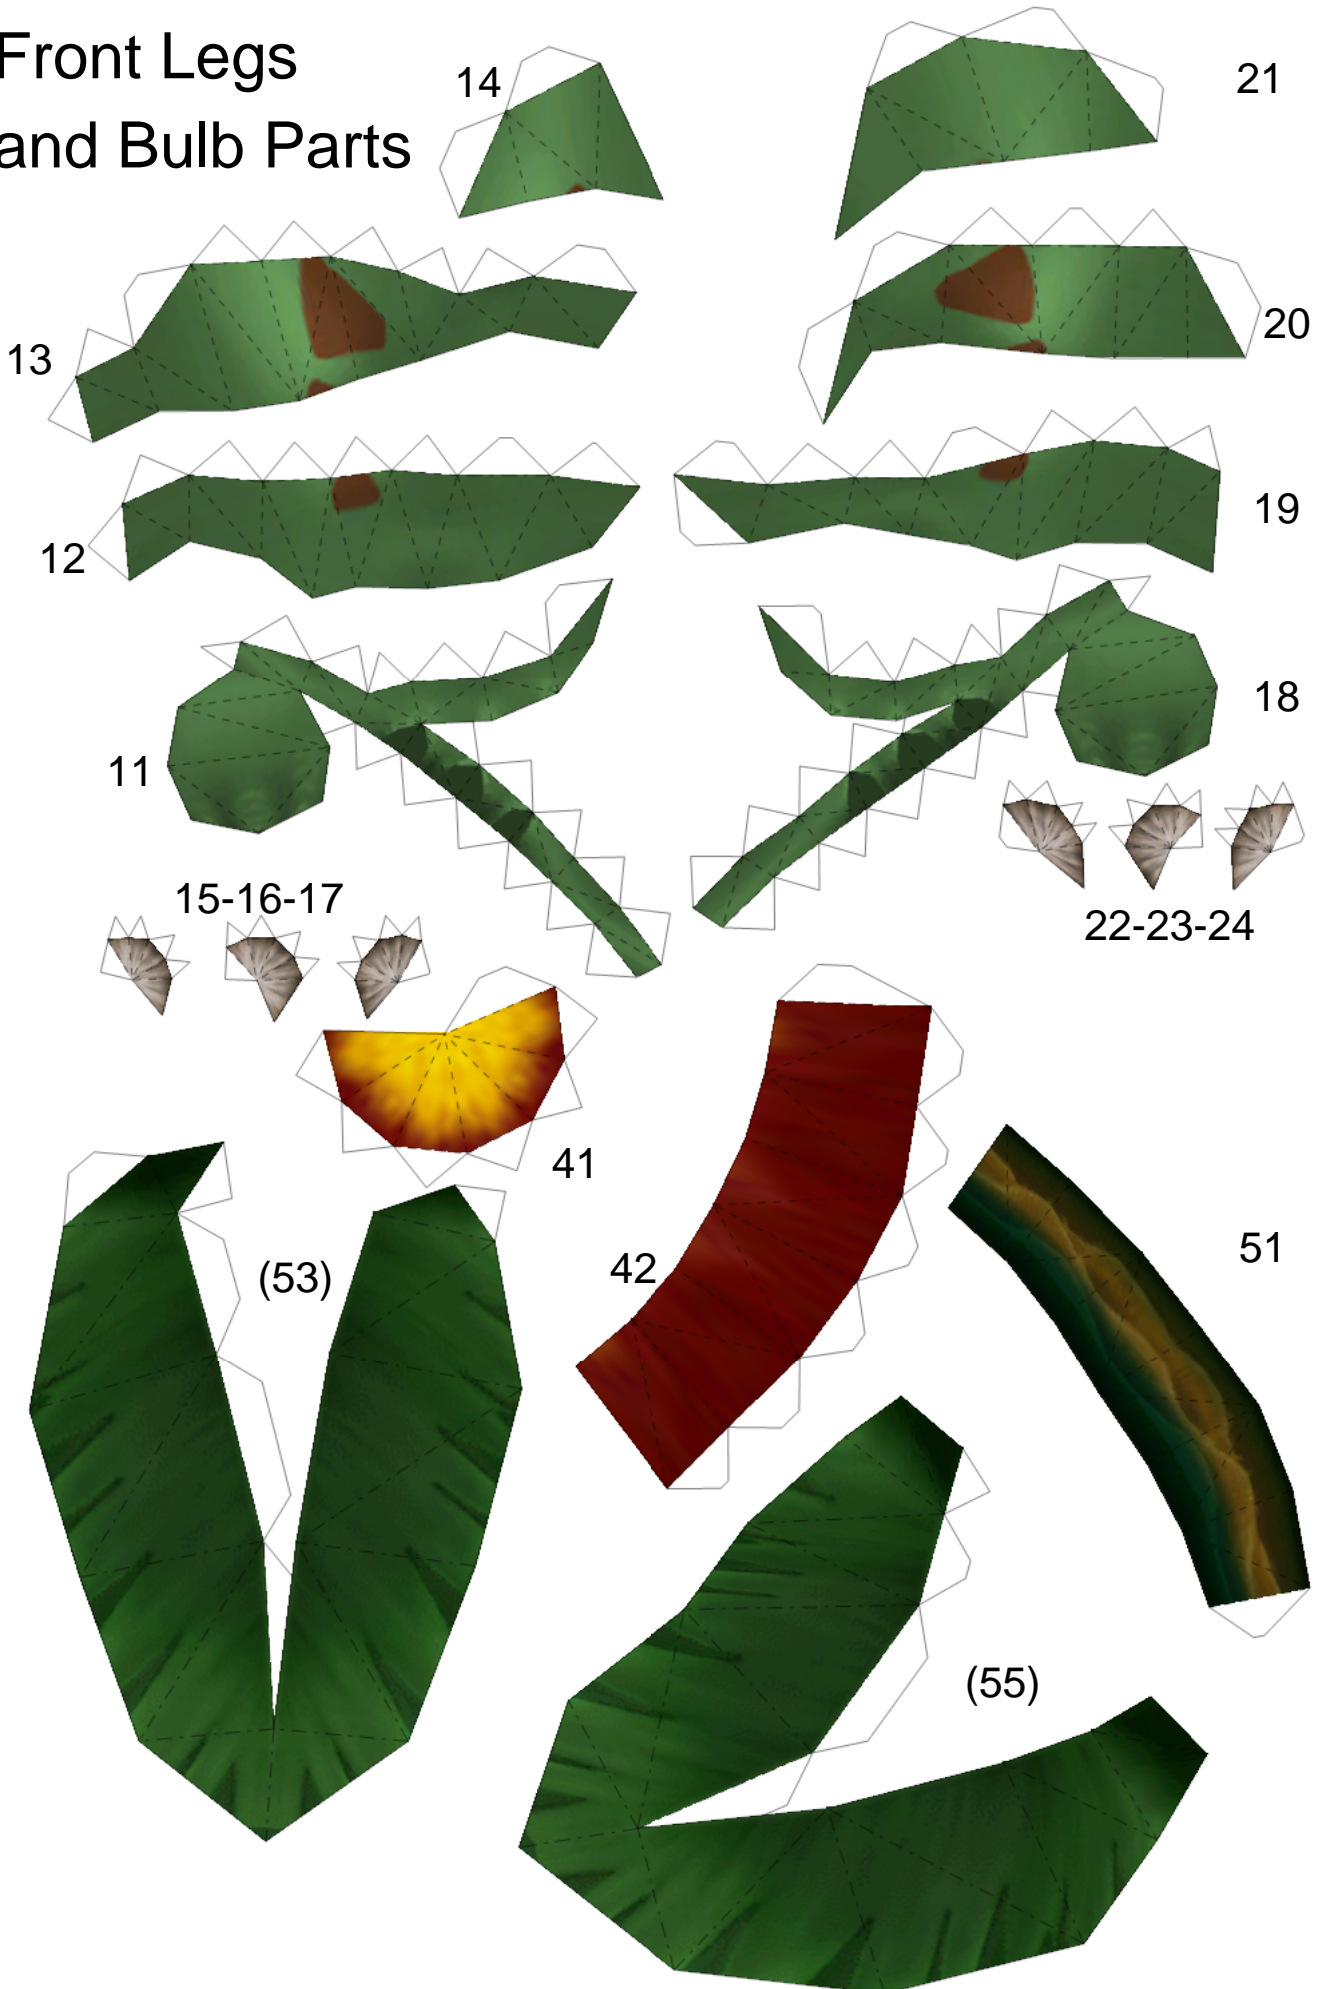

Ivysaur

by Brandon

Paper Pokés
www.pokemonpapercraft.com

Head

Back Legs and Body

Leaves

(54)

(52)

54

53

52

55

Bulb

Front Legs and Bulb Parts

Inner Bulb (Optional)

(43)

(44)

(45)

(47)

(48)

(46)