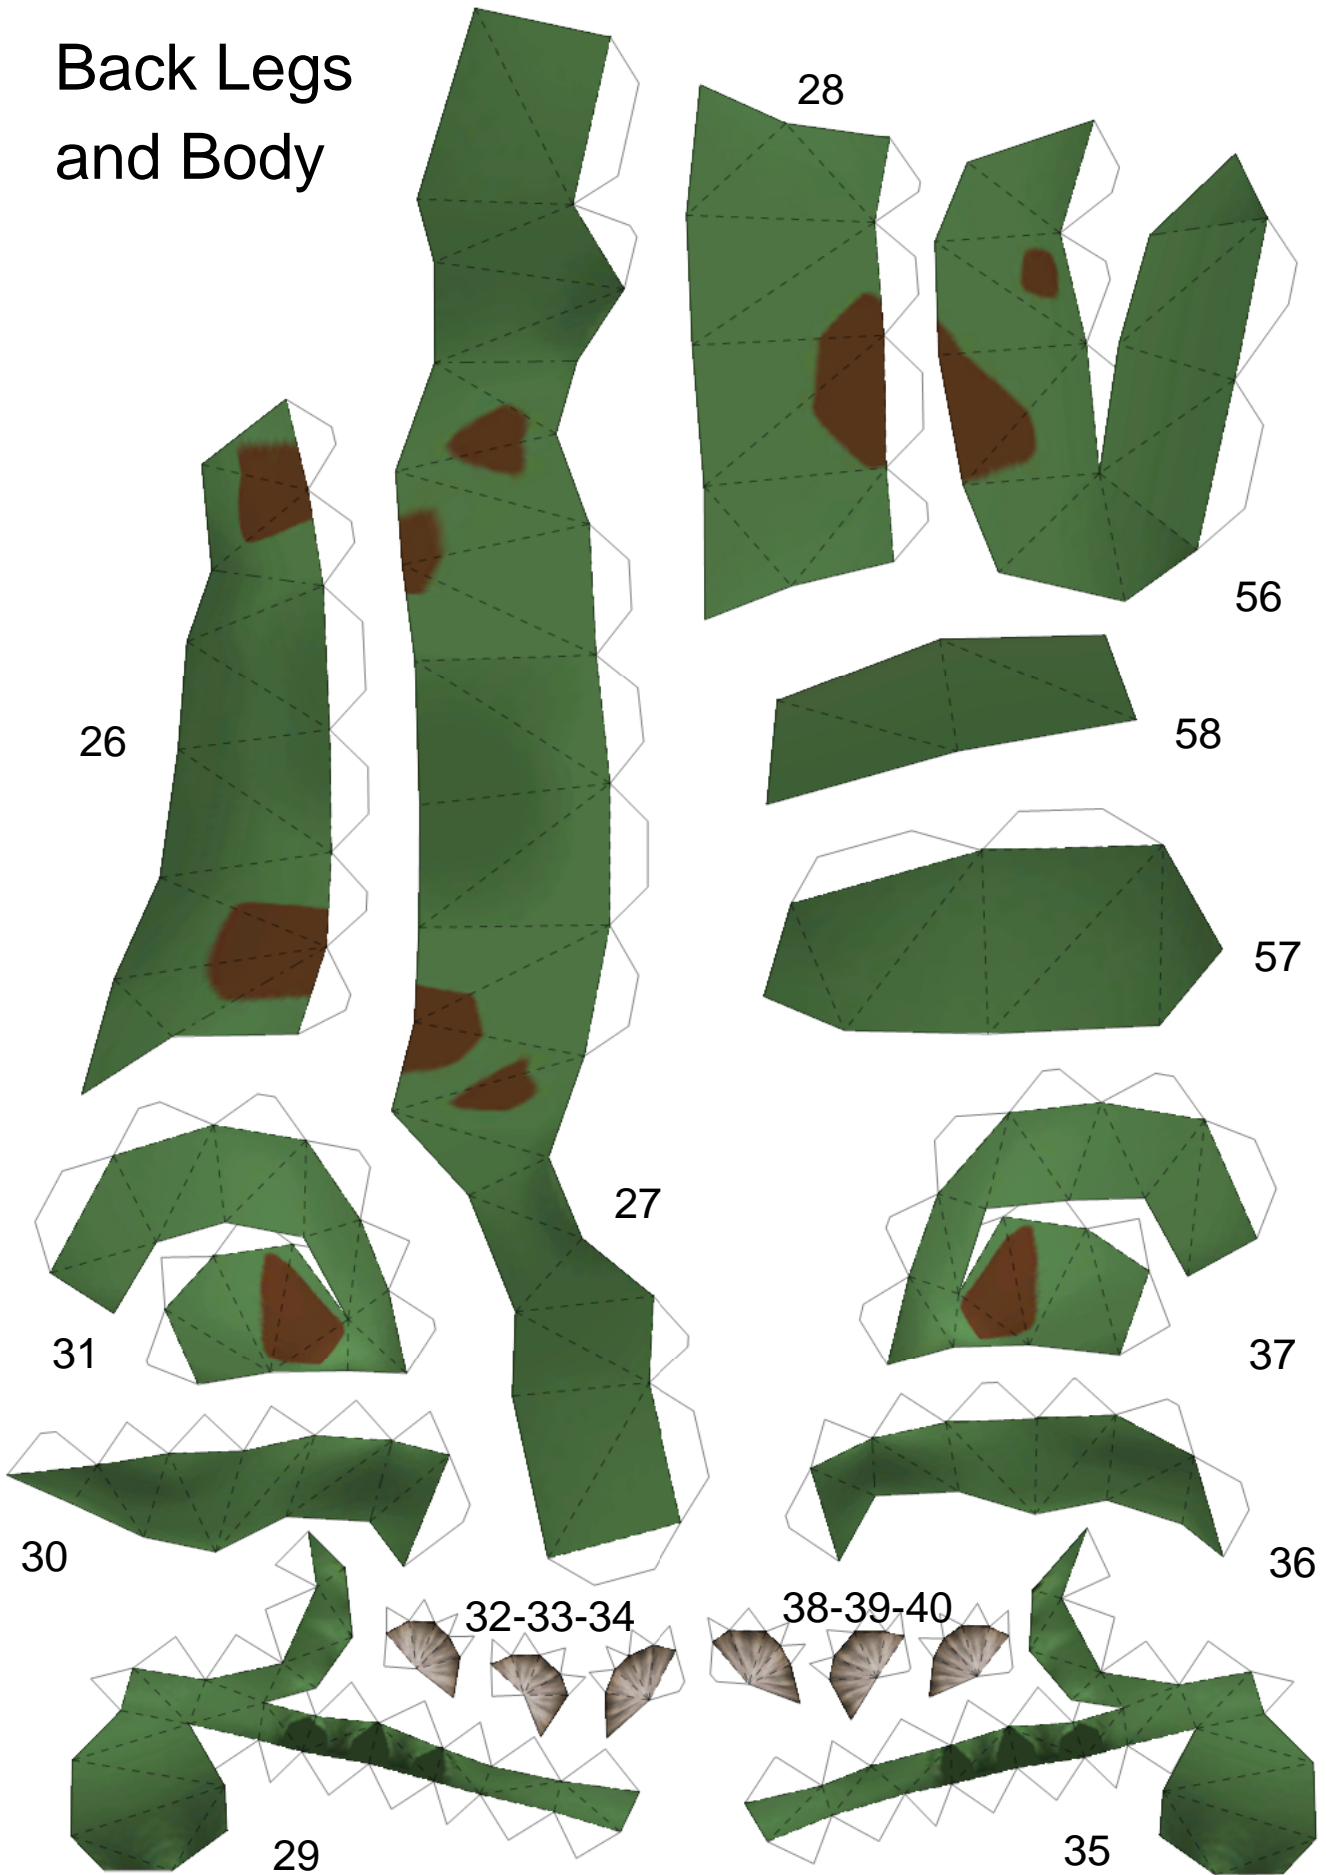

Ivysaur

by Brandon

Paper Pokés
www.pokemonpapercraft.com

Head

Back Legs and Body

Leaves

(54)

(52)

54

53

52

55

Bulb

Front Legs and Bulb Parts

Inner Bulb (Optional)

(43)

(44)

(45)

(47)

(48)

(46)