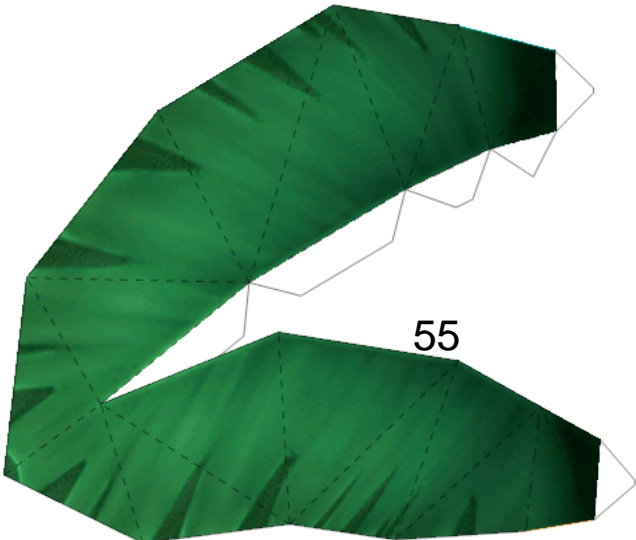

Ivysaur

by Brandon

Paper Pokés
www.pokemonpapercraft.com

Head

Back Legs and Body

Leaves

(54)

(52)

54

53

52

55

Bulb

Front Legs and Bulb Parts

Inner Bulb (Optional)

(43)

(44)

(45)

(47)

(48)

(46)