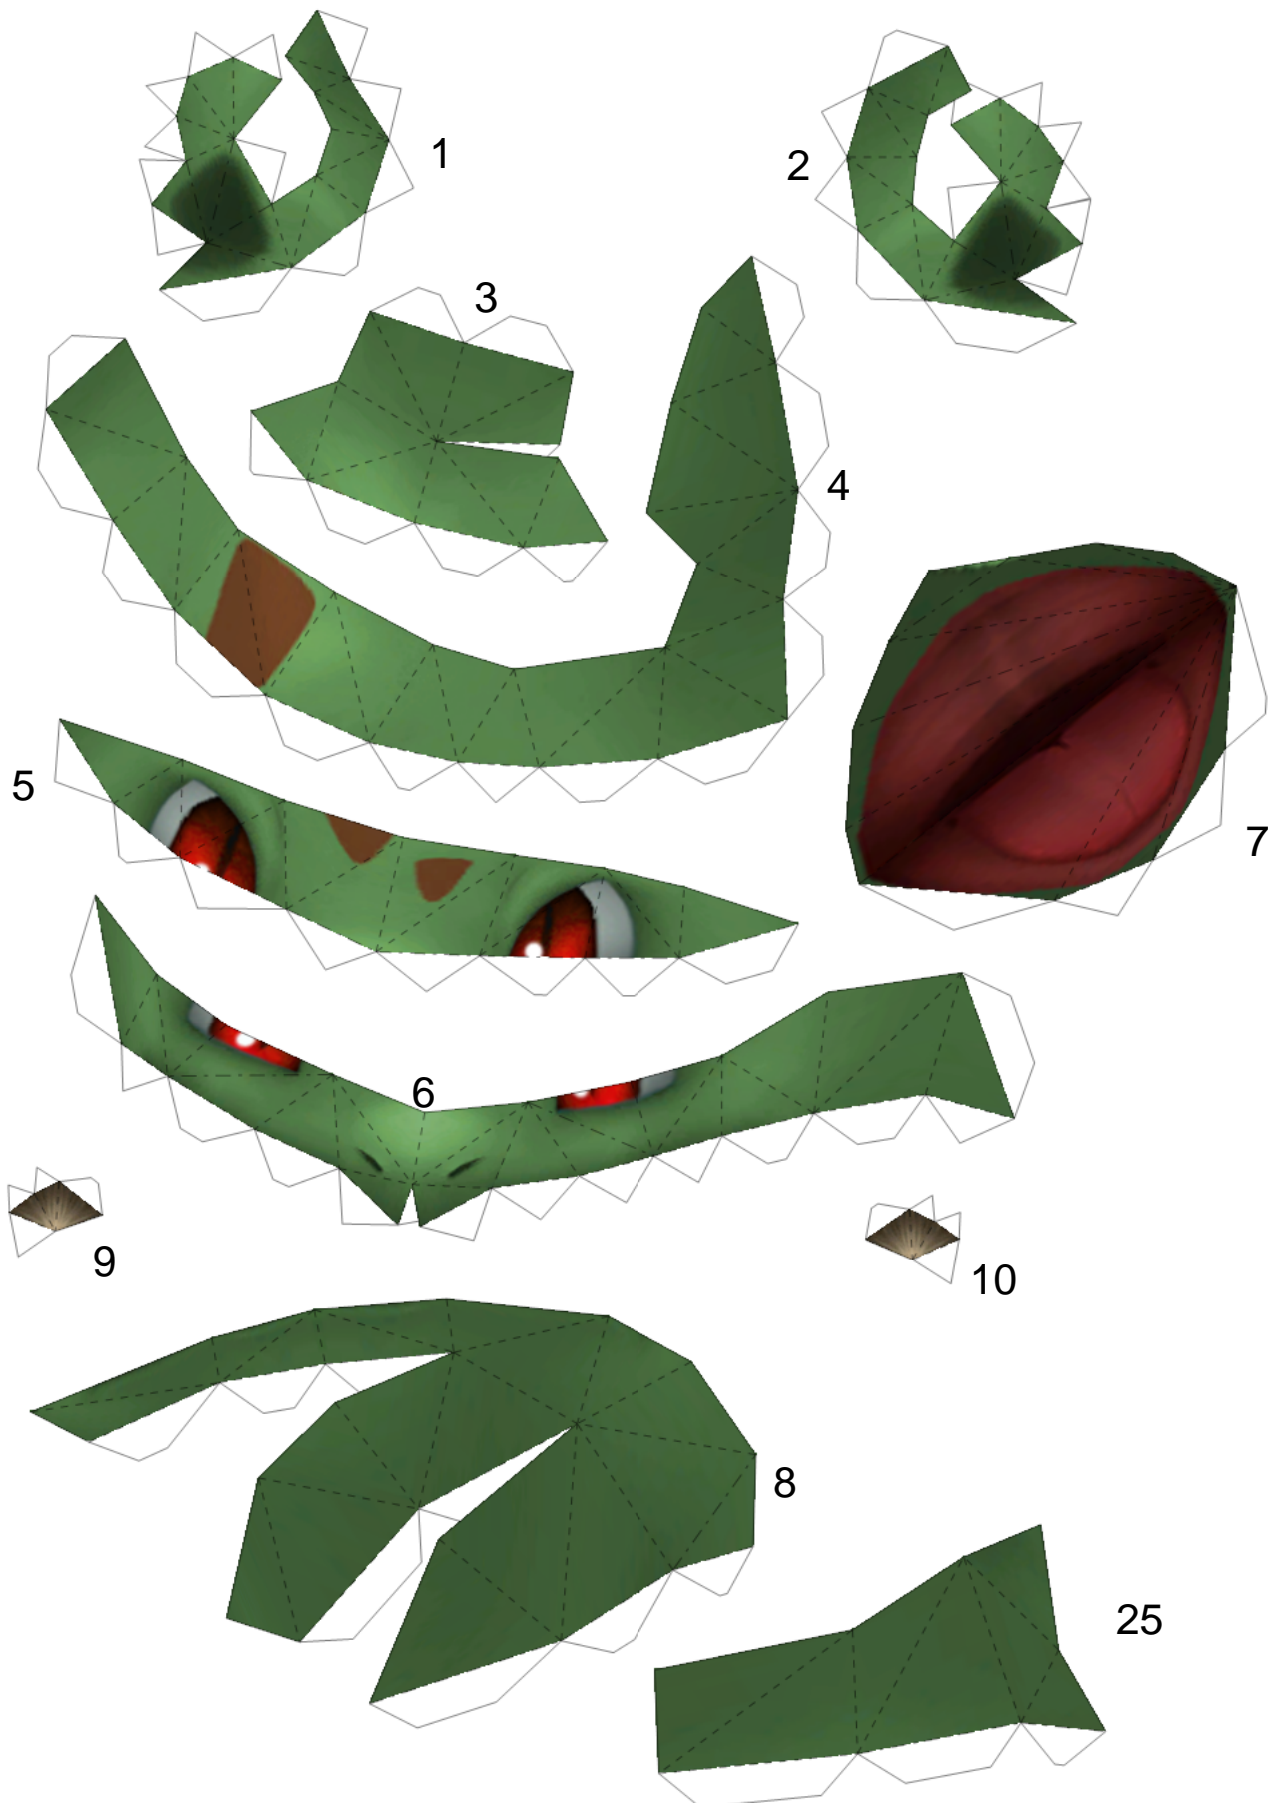

Ivysaur

by Brandon

Paper Pokés
www.pokemonpapercraft.com

Head

Back Legs and Body

Leaves

(54)

(52)

54

53

52

55

Bulb

Front Legs and Bulb Parts

Inner Bulb (Optional)

(43)

(44)

(45)

(47)

(48)

(46)